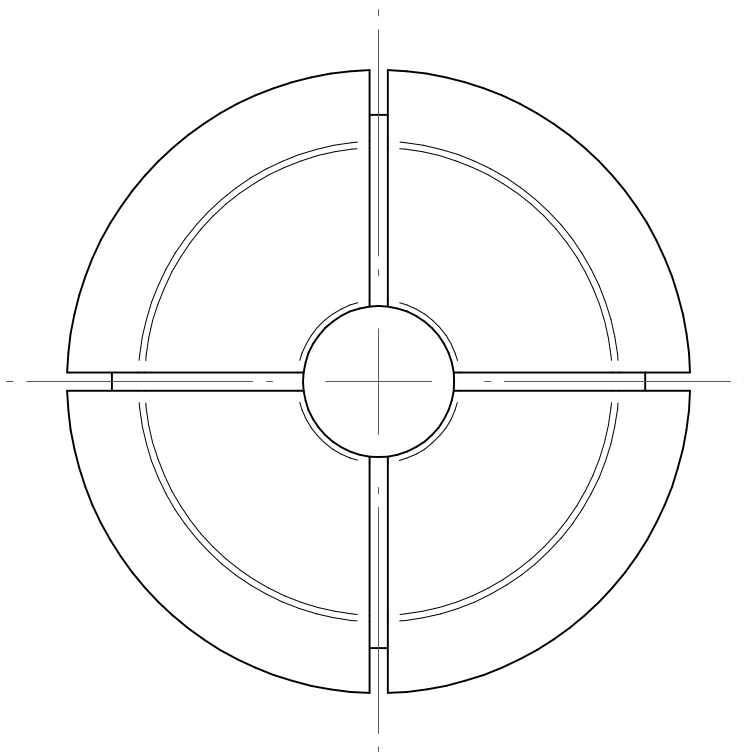

Swiss
Precision
Tools

REGO-FIX®

REGO-FIX AG
Obermattweg 60
4456 Tenniken / Switzerland

Phone +41 61 976 14 66
Fax +41 61 976 14 14
www.rego-fix.com

This is a non-controlled copy. All information given herein is subject to change without notice

The information given herein has been carefully checked and is believed to be correct. REGO-FIX, however, assumes no responsibility or liability for any errors, inaccuracies or omissions that may appear in this drawing

This document is subject to copyright laws. No part of this document may be reproduced or transmitted in any form or any means, electronic or mechanic, for any purpose, without the express written permission of REGO-FIX

Type : ER20_DM
Part No. : 1220xxxxx
Date : 13.08.2014
Scale : 4:1