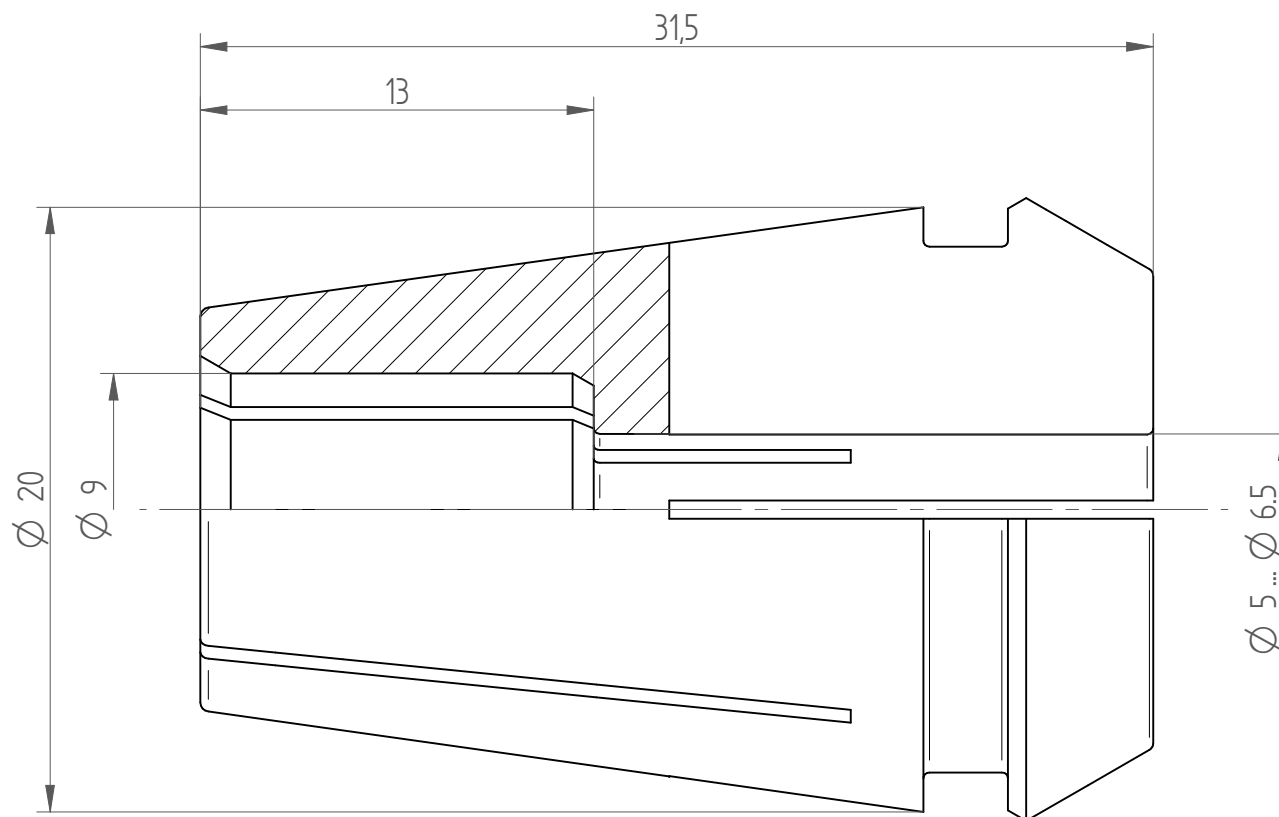

Swiss
Precision
Tools

REGO-FIX®

REGO-FIX AG
Obermattweg 60
4456 Tenniken / Switzerland

Phone +41 61 976 14 66
Fax +41 61 976 14 14
www.rego-fix.com

This is a non-controlled copy. All information given herein is subject to change without notice

The information given herein has been carefully checked and is believed to be correct. REGO-FIX, however, assumes no responsibility or liability for any errors, inaccuracies or omissions that may appear in this drawing

This document is subject to copyright laws. No part of this document may be reproduced or transmitted in any form or any means, electronic or mechanic, for any purpose, without the express written permission of REGO-FIX

Type : ER20_DM
Part No. : 1220xxxxx
Date : 13.08.2014
Scale : 4:1